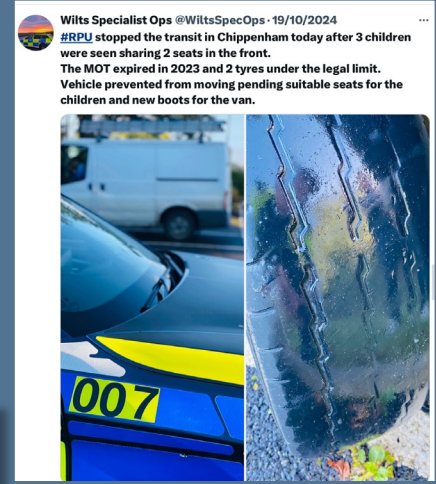

• Wider work recently

Our Roads Policing Unit (RPU) in the last quarter, covering **August to October** issued over **1344 tickets** to motorists, for numerous road related offences. The most common offences they are coming across are as follows:

Vehicle	Weight	Plated	Excess	% Ove
Axle 1	2130 kg	1850 kg	280 kg	15.1
Axle 2	2820 kg	2000 kg	820 kg	41.0
Gross	4950 kg	3500 kg	1450 kg	41.4