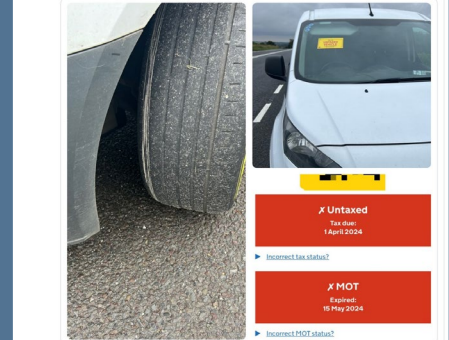

Wilt's Specialist Ops @WiltSpecOps · 24/09/2024
#RPU stopped this van near Marlborough this morning. MOT & tax expired, several defects & driver not on the insurance #reported #OffToCourt #FullHouse @DriveInsured