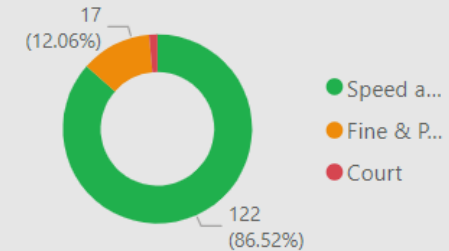

• CSEO – Westbury Area Board - 1 January 2023 to 22 October 2024

CSEO Activity Dashboard

Outcomes are dependent on previous convictions and history

122.00
No. Speed awareness co...

17.00
No. Fine & Points

2.00
No. Court

34
No. of Locations

Location	Year	Month	Speed awareness course	Fine & Points	Court	CPT	Area Board
Bratton - Trowbridge Road	2024	July	10.00	0.00	0.00	Warminster	Westbury
Bratton - Trowbridge Road	2024	June	9.00	8.00	0.00	Warminster	Westbury
Bratton - Melbourne Street	2023	July	8.00	0.00	0.00	Warminster	Westbury
Bratton - Trowbridge Road	2023	August	8.00	1.00	0.00	Warminster	Westbury
Edington - 14 Westbury Road	2023	July	8.00	1.00	0.00	Warminster	Westbury
Edington - Longlands Close	2023	January	8.00	1.00	0.00	Warminster	Westbury
Edington - Telephone Exchange East	2024	May	6.00	0.00	0.00	Warminster	Westbury
Edington - Telephone Exchange East	2024	August	6.00	0.00	0.00	Warminster	Westbury
Bratton - Trowbridge Road	2024	August	5.00	4.00	2.00	Warminster	Westbury
Edington - Telephone Exchange West	2023	October	5.00	0.00	0.00	Warminster	Westbury
Edington Telephone Exchange East	2024	October	5.00	0.00	0.00	Warminster	Westbury
Bratton - Melbourne Street	2023	January	4.00	0.00	0.00	Warminster	Westbury
Bratton Field entrance N of 1 Trowbridge Road	2024	October	4.00	0.00	0.00	Warminster	Westbury
Edington - Telephone Exchange East	2024	January	4.00	0.00	0.00	Warminster	Westbury
Total			122.00	17.00	2.00		

Activity by Area Board

Activity by CPT

Outcomes