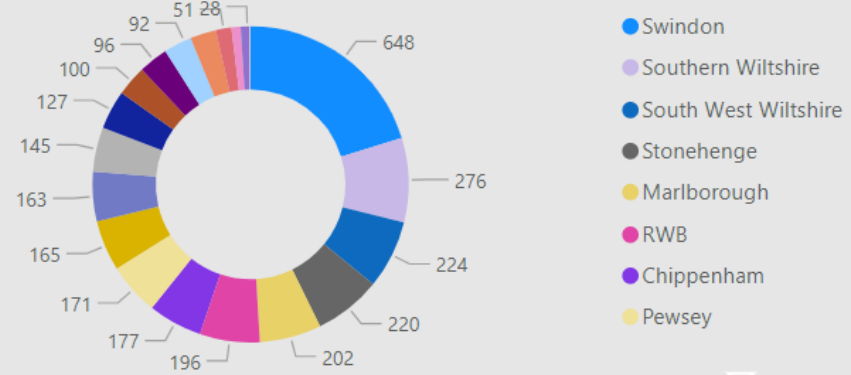

CSEO Activity Dashboard

Outcomes are dependent on previous convictions and history

15,227.00
No. Speed awareness co...

2,000.00
No. Fine & Points

197.00
No. Court

968
No. of Locations

Location	Year	Month	Speed awareness course	Fine & Points	Court	CPT	Area Board
Swindon - Thamesdown Drive	2023	December	251.00	54.00	0.00	Swindon	Swindon
Swindon Queens Drive adjacent with Cambridge Close	2024	April	151.00	26.00	0.00	Swindon	Swindon
Swindon Queens Drive adjacent with Cambridge Close	2024	August	151.00	39.00	2.00	Swindon	Swindon
Shaw and Whitley - A365 Folly Lane	2023	November	129.00	15.00	0.00	Trowbridge	Melksham
Swindon - Thamesdown Drive	2024	May	116.00	25.00	1.00	Swindon	Swindon
Swindon Marlborough Road	2024	May	113.00	6.00	1.00	Swindon	Swindon
Wilton - The Avenue	2024	May	112.00	30.00	9.00	Salisbury	South West Wiltshire
Swindon - Thamesdown Drive	2024	January	103.00	16.00	0.00	Swindon	Swindon
Wilton - The Avenue	2023	August	102.00	31.00	4.00	Salisbury	South West Wiltshire
Swindon Marlborough Road	2024	June	99.00	12.00	0.00	Swindon	Swindon
Harnham - Lime Kiln Way	2023	November	97.00	11.00	0.00	Salisbury	Salisbury
Cholderton - Church Lane	2023	March	95.00	4.00	1.00	Amesbury	South West Wiltshire
Swindon - Thamesdown Drive	2024	March	94.00	23.00	0.00	Swindon	Swindon
Swindon Queens Drive	2024	June	91.00	15.00	1.00	Swindon	Swindon
Total			15,227.00	2,000.00	197.00		

Activity by Area Board