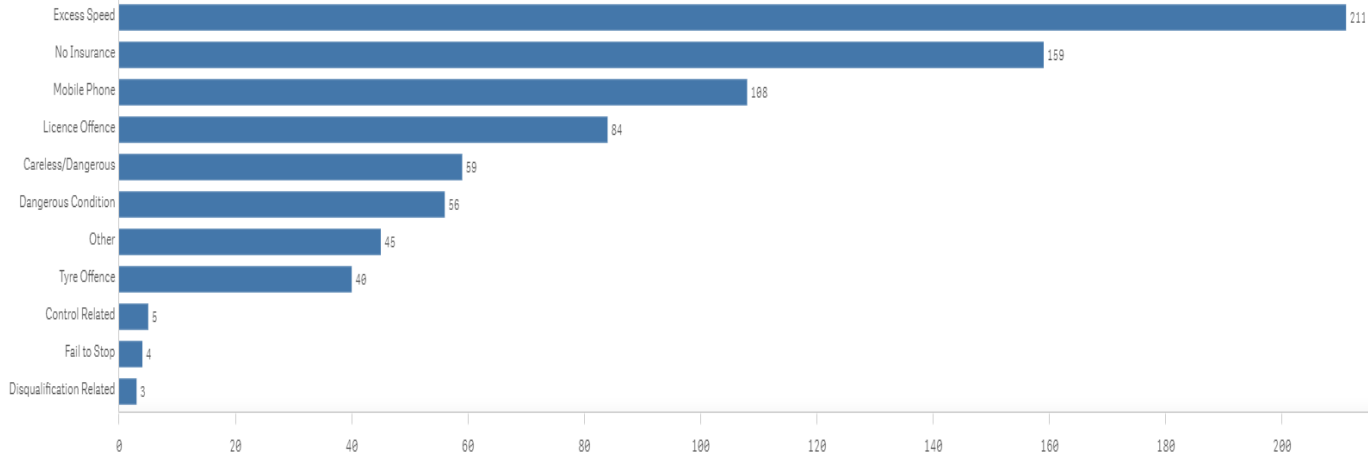

Wilt's Specialist Ops @WiltSpecOps · 20/10/2024
Selection of speeders from around the County today.

• Wider work recently

Our Roads Policing Unit (RPU) in the last quarter, covering **August to October** issued over **1344 tickets** to motorists, for numerous road related offences. The most common offences they are coming across are as follows:

Activity - Endorsable offences