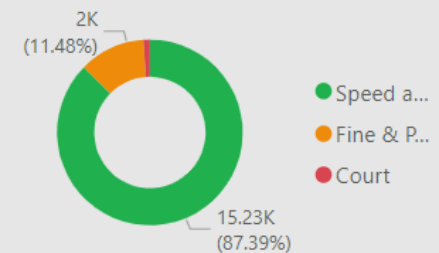

• CSEO – Dashboard – 1 January 2023 to 22 October 2024

CSEO Activity Dashboard

Outcomes are dependent on previous convictions and history

15,227.00
No. Speed awareness co...

2,000.00
No. Fine & Points

197.00
No. Court

968
No. of Locations

Location	Year	Month	Speed awareness course	Fine & Points	Court	CPT	Area Board
Swindon - Thamesdown Drive	2023	December	251.00	54.00	0.00	Swindon	Swindon
Swindon Queens Drive adjacent with Cambridge Close	2024	April	151.00	26.00	0.00	Swindon	Swindon
Swindon Queens Drive adjacent with Cambridge Close	2024	August	151.00	39.00	2.00	Swindon	Swindon
Shaw and Whitley - A365 Folly Lane	2023	November	129.00	15.00	0.00	Trowbridge	Melksham
Swindon - Thamesdown Drive	2024	May	116.00	25.00	1.00	Swindon	Swindon
Swindon Marlborough Road	2024	May	113.00	6.00	1.00	Swindon	Swindon
Wilton - The Avenue	2024	May	112.00	30.00	9.00	Salisbury	South West Wiltshire
Swindon - Thamesdown Drive	2024	January	103.00	16.00	0.00	Swindon	Swindon
Wilton - The Avenue	2023	August	102.00	31.00	4.00	Salisbury	South West Wiltshire
Swindon Marlborough Road	2024	June	99.00	12.00	0.00	Swindon	Swindon
Harnham - Lime Kiln Way	2023	November	97.00	11.00	0.00	Salisbury	Salisbury
Cholderton - Church Lane	2023	March	95.00	4.00	1.00	Amesbury	South West Wiltshire
Swindon - Thamesdown Drive	2024	March	94.00	23.00	0.00	Swindon	Swindon
Swindon Queens Drive	2024	June	91.00	15.00	1.00	Swindon	Swindon
Total			15,227.00	2,000.00	197.00		

Activity by Area Board

Activity by CPT

Outcomes