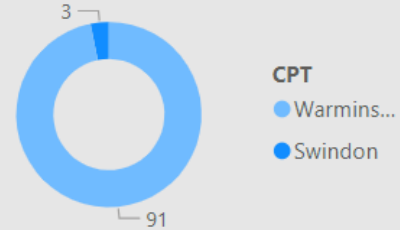

Activity by CPT