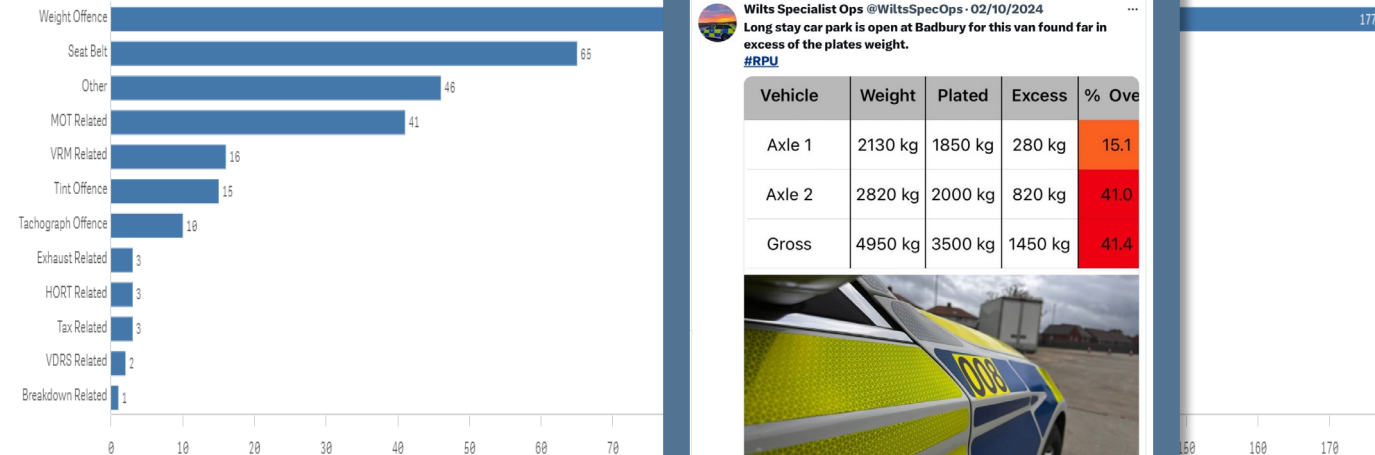

Wilt's Specialist Ops @WiltSpecOps · 02/10/2024
Long stay car park is open at Badbury for this van found far in excess of the plates weight.
#RPU

Activity - Non-Endorsable Offences